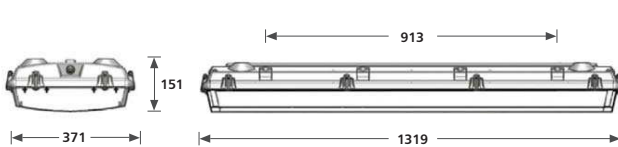

TECHNICAL FEATURES

Description	Consumption	Efficiency	Luminous Flux	LOR
MEGA LED-T5				
PMMA 4x1.2	92 W	103 lm/W	9,460 lm	81
PMMA 4x1.2+Reflector	92 W	116 lm/W	10,630 lm	91
PMMA 6x1.2	138 W	102 lm/W	14,020 lm	80
PMMA 6x1.2+Reflector	138 W	108 lm/W	14,890 lm	85
MEGA LED-M				
PMMA 4x1.2	135 W	106 lm/W	14,430 lm	82
PMMA 4x1.2+Reflector	135 W	108 lm/W	14,610 lm	83

Description	Code		Code	L x W x H (mm)	KG	EuroPallet
	Surface	Pendant				

MEGA LED-T5						
MEGA LED-T5 PMMA 4x1.2	10118448	10118033	1	1400x375x165	9.4	10
MEGA LED-T5 PMMA 4x1.2+Reflector	10118449	-	1	1400x375x165	9.4	10
MEGA LED-T5 PMMA 6x1.2	10118450	10118035	1	1400x375x165	9.4	10
MEGA LED-T5 PMMA 6x1.2+Reflector	10118451	10118036	1	1400x375x165	9.4	10
MEGA LED-M						
MEGA LED-M PMMA 4x1.2	10121600	10121599	1	1400x375x165	9.4	10