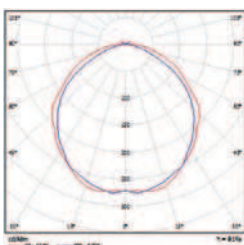

2m steel wire with zinc plated steel snap hook and express fastener made of Zamak

10103049

MEGA LED-T5 6x1.2