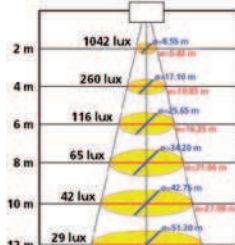

2m steel wire with zinc plated steel snap hook and express fastener made of Zamak

10103049

MEGA LED-T5 6x1.2