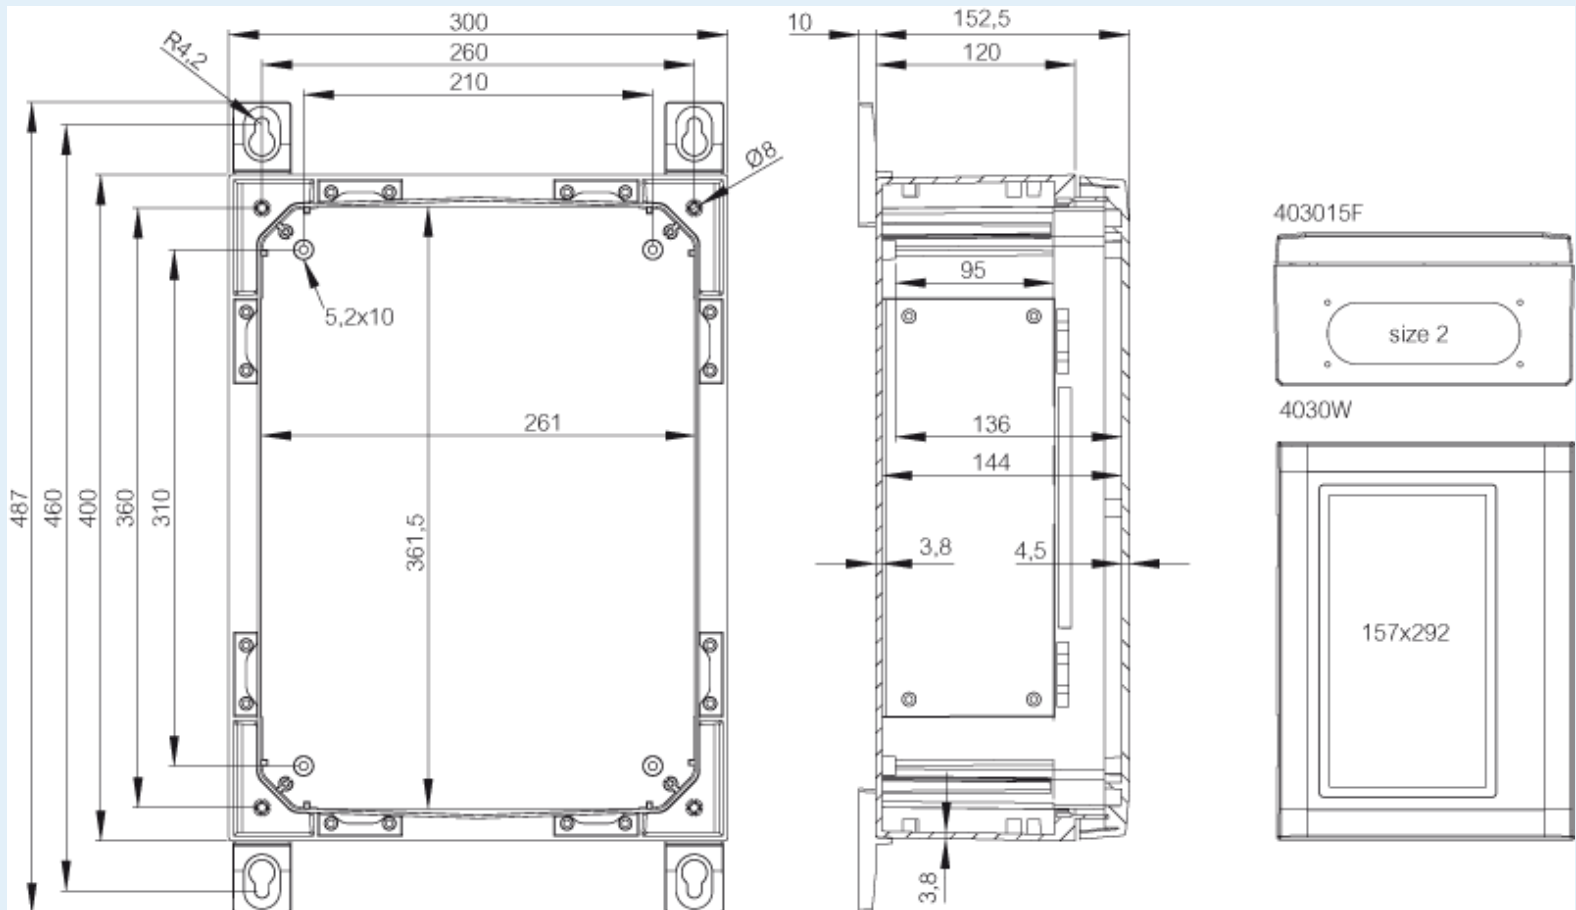

ARCA 403015

Sample image

Order symbol : ARCA 403015

Product nr : 8120006

UL Code : UL508A

Description : Cabinet, PC

Remarks : Grey cover, 2-point locking, hinges on the long side

EAN : 6418074079176

El. number :

- Finland : 3423051
- Denmark : 8212091045
- Sweden : 2500112

Including : Cabinet base. door with PUR gasket. mounting plate. screws for mounting plate. 3mm double bit lock(s) with key. S versions with swinghandle 2-point locking system. Door guide included.

Dimensions :	Height	Width	Depth
mm :	400	300	150
inch :	11.81	15.75	6.22

Materials :

Material :	Polycarbonate
Base colour :	RAL_7035
Cover colour :	RAL 7035 -light grey
Gasket material :	Polyurethane

Temperatures :

Temperature °C (continuous) :	-40 ... 80
Temperature °F (continuous) :	-40 ... 175

Accessories :

DRS ARCA 403015	DIN rail frame set (385 x 285 x 35)
RCS ARCA 4030	Rain canopy set for size 4030
IDS ARCA 4030	Inner door set (385 x 285 x 35)
PMK ARCA 30	PoleMounting kit, for pole ø100-300mm (385 x 285 x 35)
DSP ARCA VLS	Door stopper ARCA, vertical, left, small
MPMP ARCA 4030	Mounting plate multiperforated (350x250x2 mm - ø3.6 mm)
DSP ARCA VRS	Door stopper ARCA, vertical, right, small
MPS ARCA 4030	Mounting plate (350x250x2 mm) (350 x 250 x 2)
MPP ARCA 4030	Mounting plate perforated (350x250x2 mm - 26x11 mm) (350 x 250 x 2)
MPX ARCA 4030	Mounting plate (350x250 mm) (350 x 250 x 15)