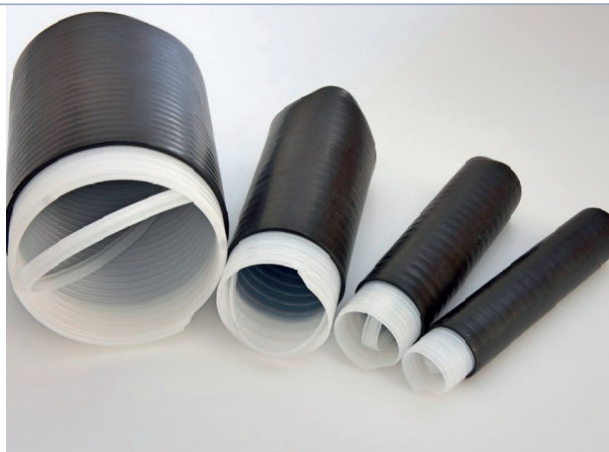

FiloShrink End Caps

The Filoshrink range of Cable End Caps are manufactured from a high quality EPDM, offering an exceptional environmental and mechanical seal for cables.

The EPDM is factory loaded onto a removable core, which, when correctly positioned over the cable end, is then removed. This allows the Cap to shrink onto the cable sheath without the need for heat or any specialist tooling. Unlike adhesive-lined Heatshrink caps, the Filoshrink Cap can be simply and effectively removed when ready to joint the cable ends. In the meantime, the intense grabbing power of the EPDM continues to shrink onto the cable long after the core is removed offering exceptional protection from the ingress of moisture.

Size of conductor	1 core Armoured	2 core Armoured	3 core Armoured	4 core Armoured	5 core Armoured
1.5mm ²	POA	CE 1	CE 1	CE 1	POA
2.5mm ²	POA	CE 1	CE 1	CE 1	POA
4mm ²	POA	CE 1	CE 1	CE 1	POA
6mm ²	POA	CE 1	CE 1	CE 2	POA
10mm ²	POA	CE 1	CE 2	CE 2	POA
16mm ²	POA	CE 2	CE 2	CE 2	POA
25mm ²	POA	CE 2	CE 2	CE 3	POA
35mm ²	POA	CE 2	CE 3	CE 3	POA
50mm ²	CE 1	CE 2	CE 3	CE 3	POA
70mm ²	CE 2	CE 3	CE 3	CE 3	POA
95mm ²	CE 2	CE 3	CE 3	CE 3	POA
120mm ²	CE 2	CE 3	CE 3	CE 4	POA
150mm ²	CE 2	CE 3	CE 3	CE 4	POA
185mm ²	CE 3	CE 3	CE 4	CE 4	POA
240mm ²	CE 3	CE 4	CE 4	CE 4	POA
300mm ²	CE 3	CE 4	CE 4	CE 4	POA
400mm ²	CE 3	CE 4	CE 4	CE 4	POA

Features

- Simple and fast installation, no tools required.
- Accommodates size ranges from 11.6mm – 80mm.
- Seals tight, retains resiliency and pressure even after prolonged years of ageing and exposure.
- Water-resistant.
- No mastic or tape required.
- No torches or heat required.
- Resists fungus.
- Resists acids and alkalis.
- Resists ozone.
- Easily removed.
- No training required for installation.